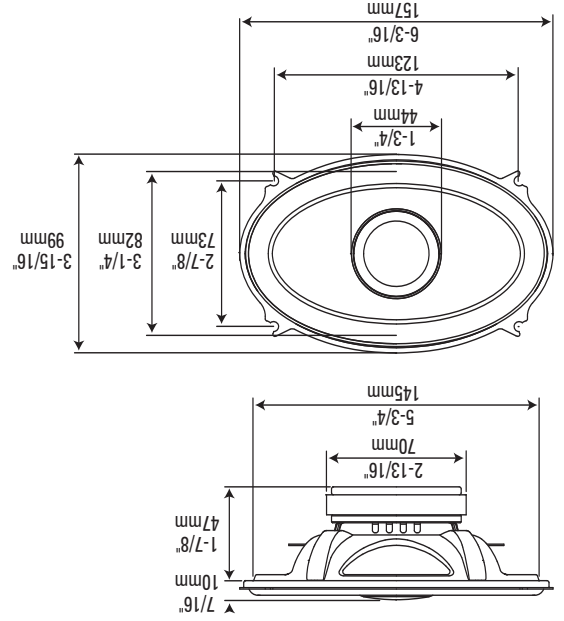

REFERENCE

6432cf

BL (T-m)	2.70	Vas (l)	4.29
DCR (ohms)	2.30	Fs (Hz)	98.3
Mms (g)	7.58	Qes	1.48
Sd (sq cm)	94.0	Qms	7.74
Cms (µm/N)	346	Qt	1.24

SPECIFICATIONS

Type: 4" x 6" 2-Way Custom-Fit
 Impedance: 2 Ohms
 Power Handling, RMS: 40W
 Power Handling, Peak: 120W
 Frequency Response: 72Hz – 21kHz
 Sensitivity (2.83V, 1m): 91dB